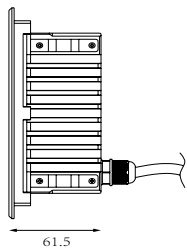

# Recessed Stair & Wall Light TALIS

sanded dark grey | silver resistant grey | sanded black

12# Die-casting grey powder coated aluminum  
T=60-80um Adhesion of ISO class 1/ASTM class 4B