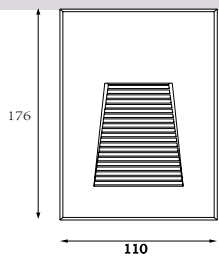

# Recessed Stair & Wall Light TALIS

sanded dark grey | silver resistant grey | sanded black

12# Die-casting grey powder coated aluminum  
T=60-80um Adhesion of ISO class 1/ASTM class 4B