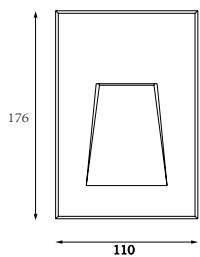

LIGHT DISTRIBUTION