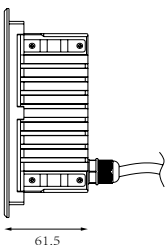

LIGHT DISTRIBUTION